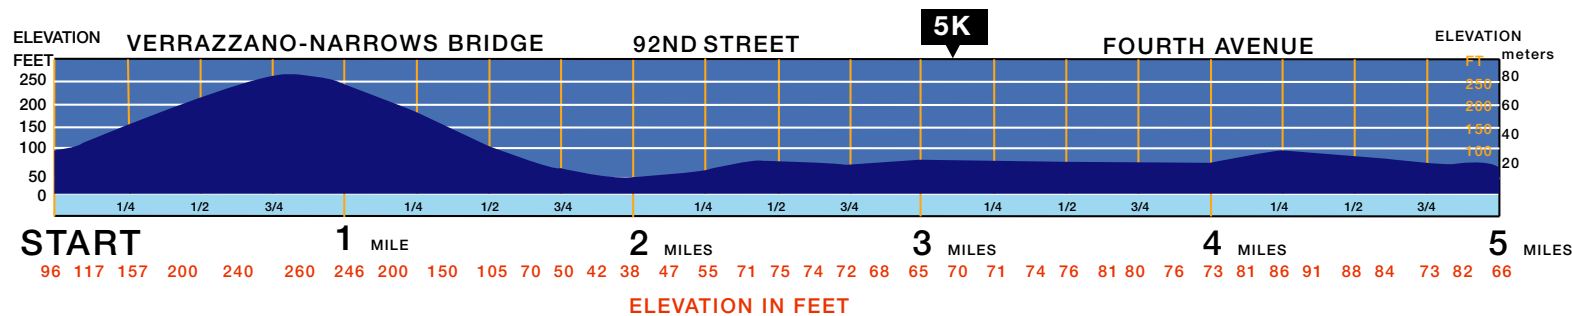

TCS NEW YORK CITY MARATHON

TATA CONSULTANCY SERVICES

ELEVATION PROFILE

Revised 10/21/2014

SEAN HARTNETT GEOGRAPHER UW-EAU CLAIRE