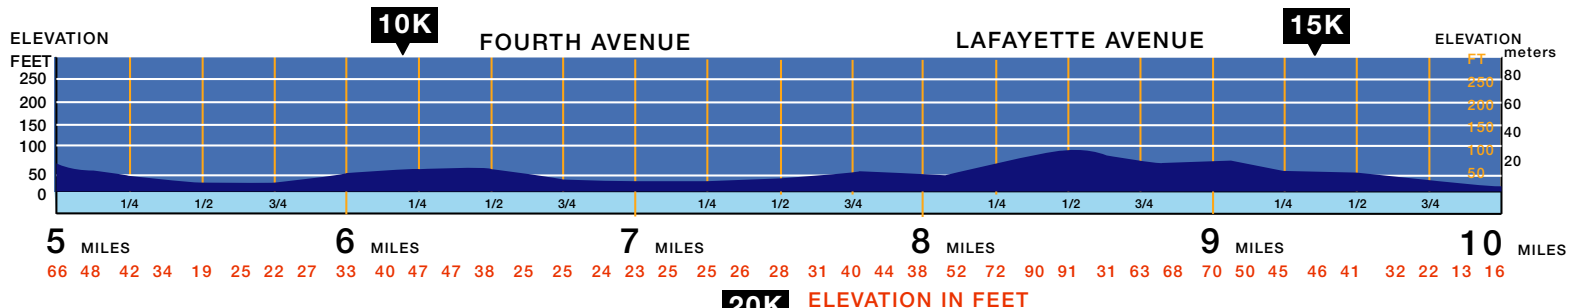

TCS NEW YORK CITY MARATHON

TATA CONSULTANCY SERVICES

ELEVATION PROFILE

Revised 10/21/2014

SEAN HARTNETT GEOGRAPHER UW-EAU CLAIRE